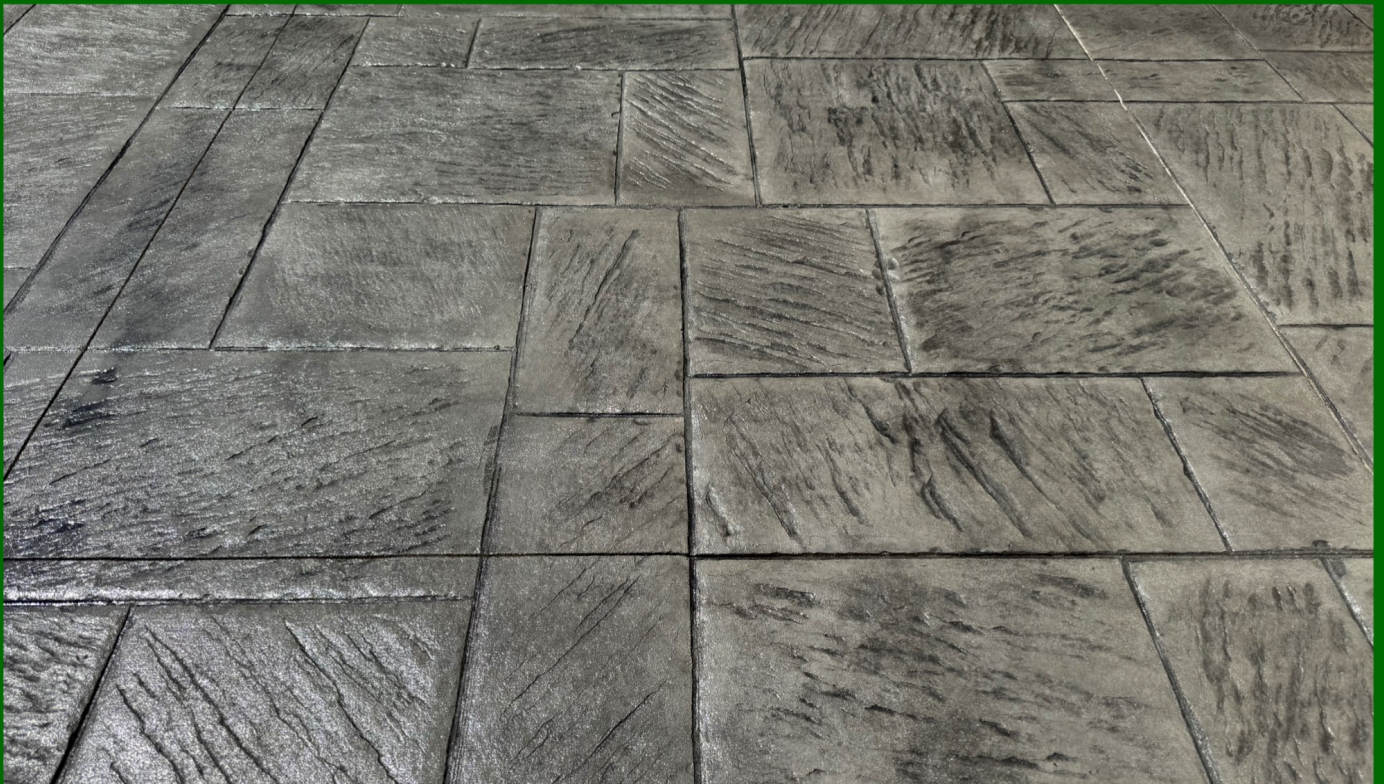

RANDOM STONE

SOLOMON INTEGRAL COLOR SUNBAKED CLAY / WALNUT ANTIQUE RELEASE / SEALER POLY-SEAL

ERNSTCONCRETE.COM

GO WITH GREEN

937-848-6841

FRACTURED CYPRUS SLATE

INTRGRAL COLOR ULTRA LIGHT SLATE / MEDIUM GRAY ANTIQUE RELEASE / SEALER GEM-CURE & SEAL